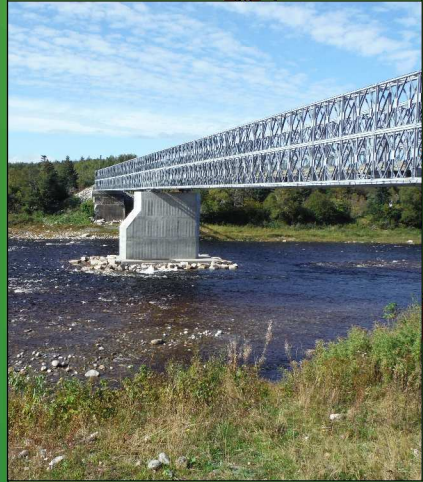

Key to Features

-  NL-1 (TCH)
-  Hwy 405
-  Other Roads
-  Newfoundland T'Railway
-  Trail
-  NCC's Van Horne Property
-  Forest
-  Non-Forested Land
-  Wetland
-  Water

Van Horne Property Crabbes River, NL

SAFETY NOTE: Hunting is permitted on this property and trails are used by ATVs. Exercise caution when using the property and wear blaze orange during open season. Pull well off road if parking a vehicle.