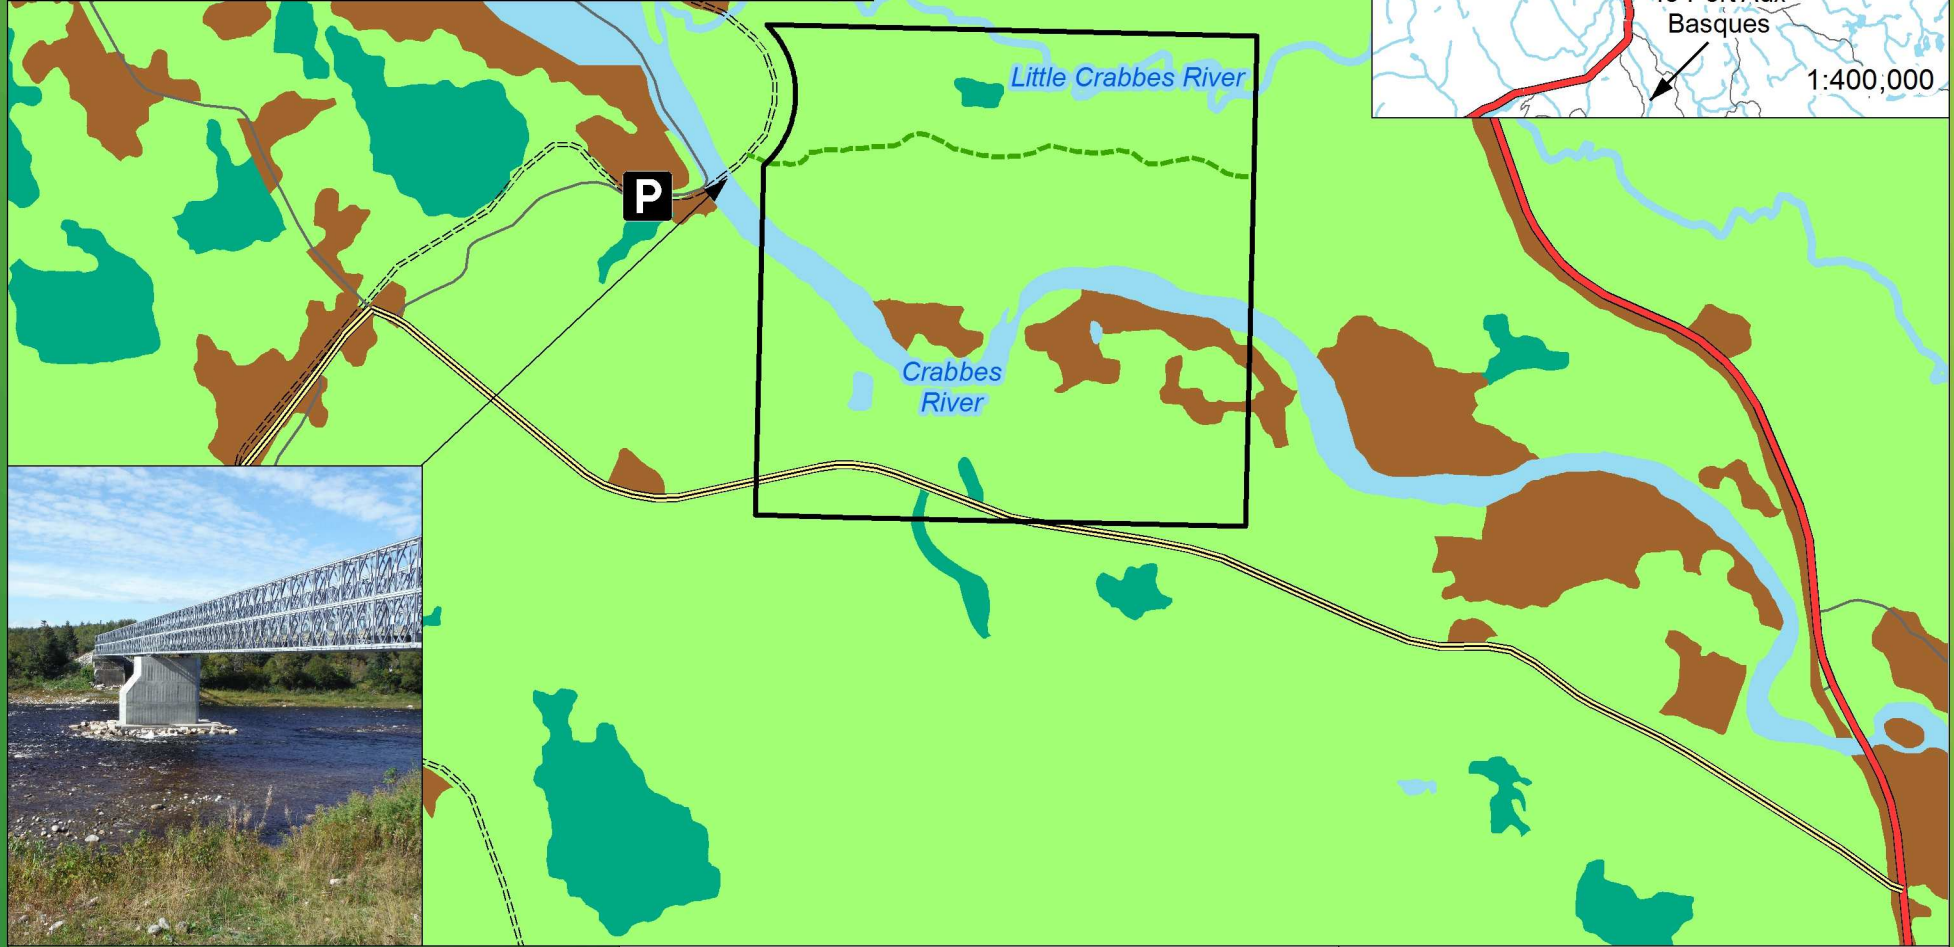

Key to Features

-  NL-1 (TCH)
-  Hwy 405
-  Other Roads
-  Newfoundland T'Railway
-  Trail
-  NCC's Van Horne Property
-  Forest
-  Non-Forested Land
-  Wetland
-  Water

Van Horne Property Crabbes River, NL