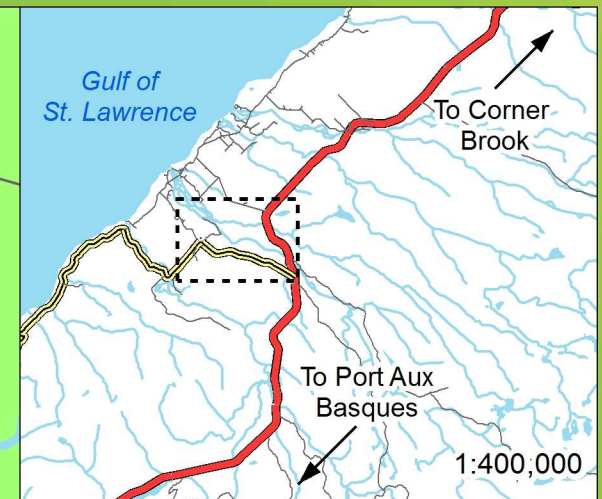

Key to Features

-  NL-1 (TCH)
-  Hwy 405
-  Other Roads
-  Newfoundland T'Railway
-  Trail
-  NCC's Van Horne Property
-  Forest
-  Non-Forested Land
-  Wetland
-  Water

Van Horne Property Crabbes River, NL